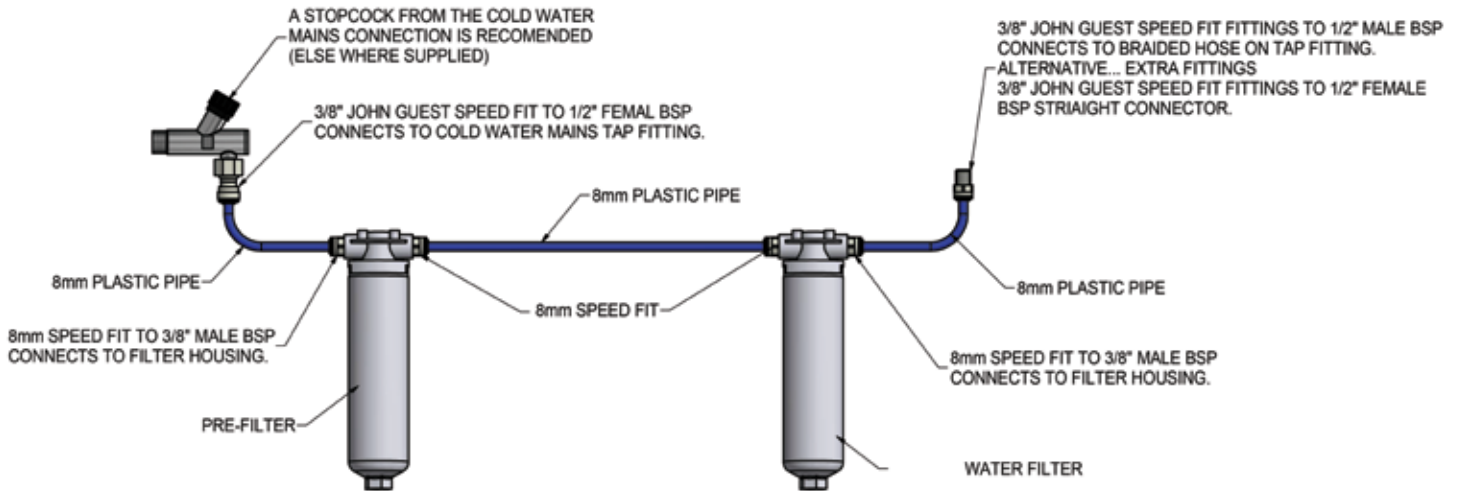

UNIVERSAL PRE-FILTER & INLINE FILTER KIT

PRODUCT CODE	DESCRIPTION	PRICE (Excl. VAT)	VAT	PRICE (Incl. VAT)
2330727	Universal Pre-Filter Kit (Excludes Filter)	R 2 050,00	R 307,50	R 2 357,50
2330728	Pre-Filter Filter	R 160,00	R 24,00	R 184,00
2330704	Universal In-Line Filter Kit (Excludes Filter)	R 2 300,00	R 345,00	R 2 645,00
1330195	4C² (Filter Only): 11,350 litres	R 1 400,00	R 210,00	R 1 610,00
2330493	MH2 (Filter Only): 34,068 litres	R 3 000,00	R 450,00	R 3 450,00