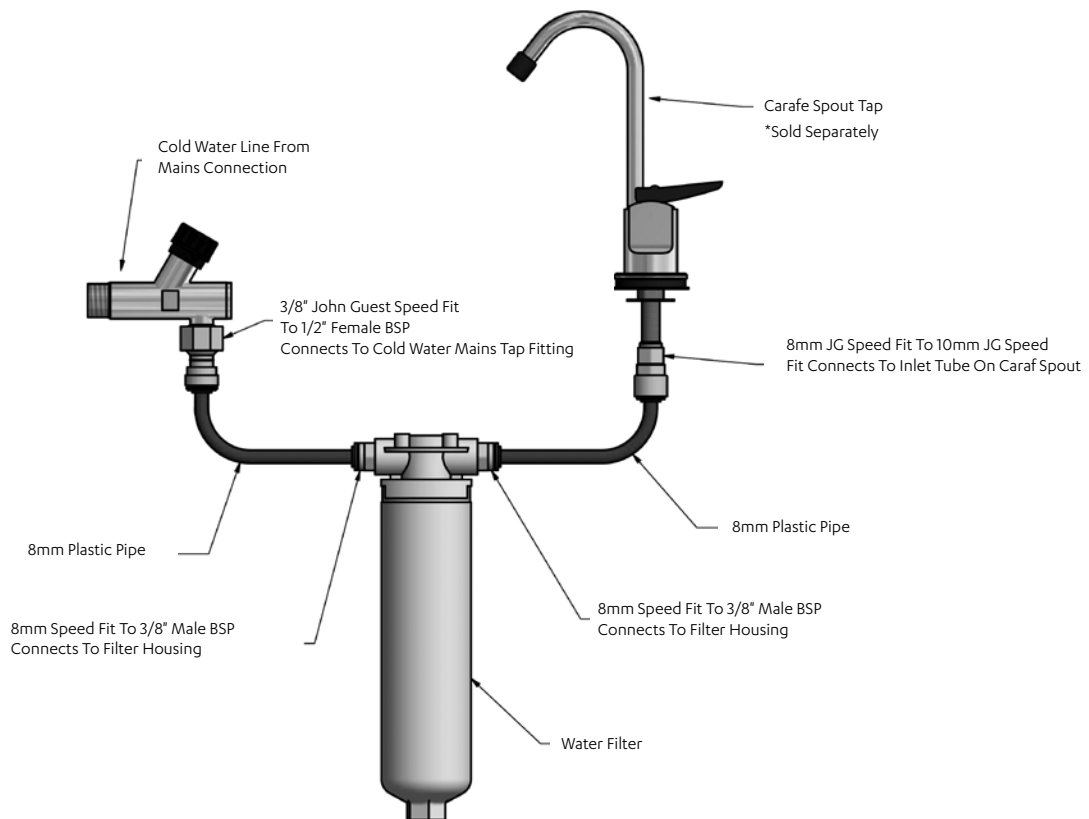

AMBIENT DIY FILTER KIT WITH SPOUT (CARAFE SPOUT SOLD SEPARATELY)

PRODUCT CODE	DESCRIPTION	PRICE (Excl. VAT)	VAT	PRICE (Incl. VAT)
1330213	Ambient DIY Filter Kit (Carafe spout sold separately)	R 3 860,00	R 579,00	R 4 439,00
2330287	Carafe Spout	R 1 320,00	R 198,00	R 1 518,00
1330195	4C (Filter Only): 11,350 litres	R 1 400,00	R 210,00	R 1 610,00
2330493	MH² (Filter Only): 34,068 litres	R 3 000,00	R 450,00	R 3 450,00